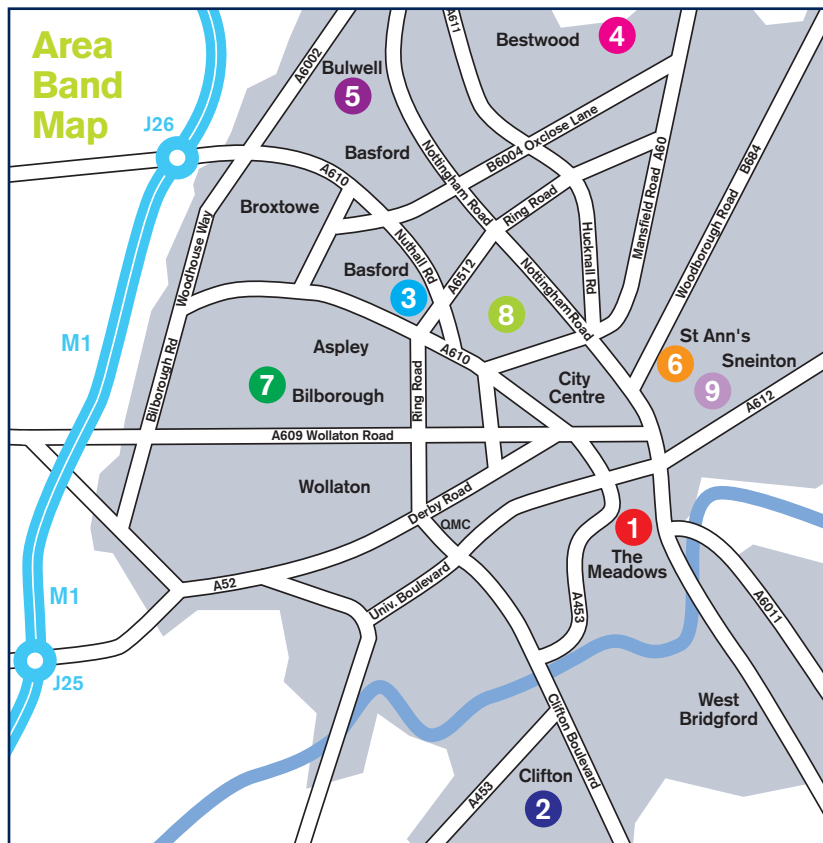

### Fees

Except Area Bands which are free to students attending City Schools involved in Wider Opportunities programme.

Children living in the City or attending a City School: **£15/Term or £40/Year**

All others: **£30/Term or £80/Year**

## Area Bands

There is a network of 9 Area Bands around the City, these are specially designed to cater for students who have learnt for one year or more, typically in a 'Wider Opportunities' programme in their school. Area Bands run from 3.45pm - 5pm.